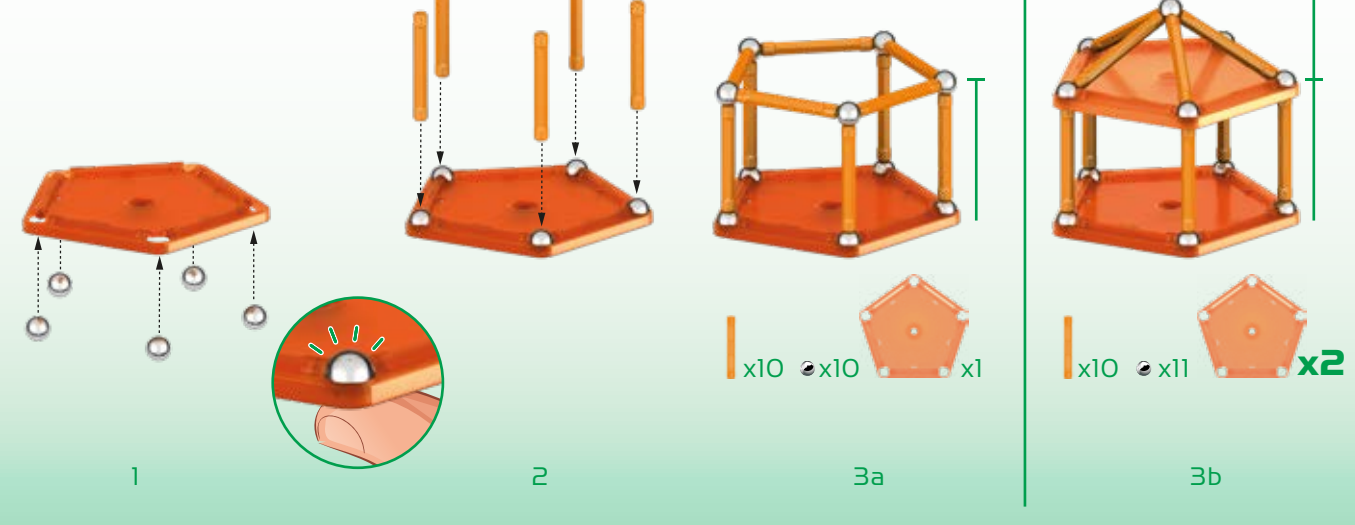

PENTAGONAL