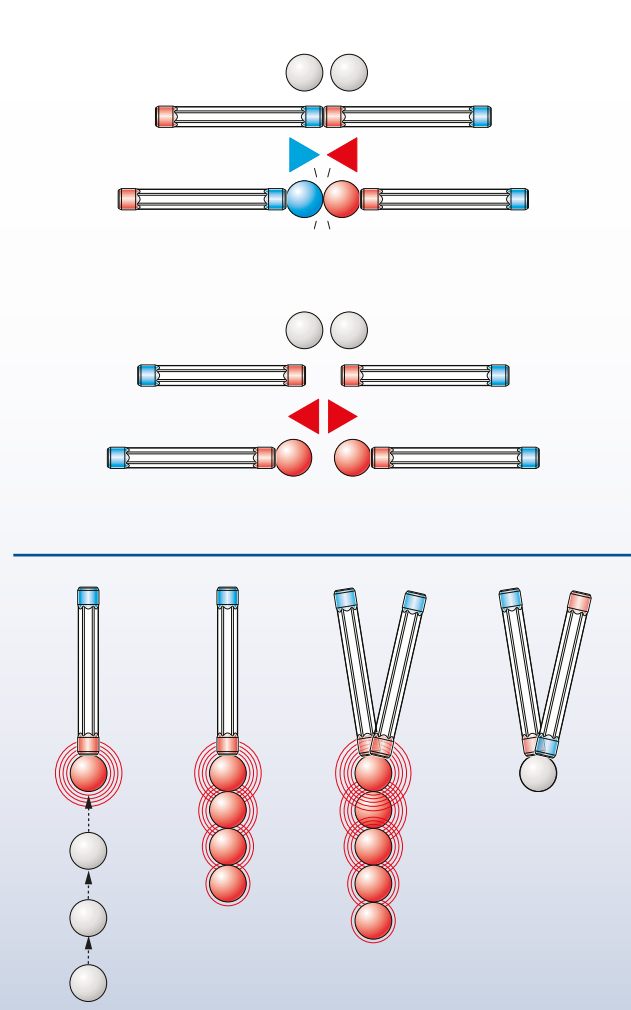

DISCOVER POLARITY

PLAY WITH POLARITY

Crocodile

Ballerina

GEOMETRY

BASIC SHAPES

THE PLATONIC SOLIDS

BASES

MP:390.902.00

THE ORIGINAL
MAGNETIC CONSTRUCTION

WARNING:
CHOKING HAZARD
Toy Contains Small Parts and Marbles.
Not for children under 3 years.

MODEL 1 | . Δ □ ◑
25 pcs 12 8 3 1 1

geomagvideo.com/17MPL11

MODEL 2 | . Δ □
20 pcs 8 7 4 1

geomagvideo.com/17MPL12

MODEL 3 | . Δ □
29 pcs 12 8 8 1

geomagvideo.com/17MPL13

MODEL 4 | . Δ
34 pcs 16 8 10

geomagvideo.com/17MPL14

MODEL 5 | . Δ
46 pcs 24 10 12

geomagvideo.com/17MPL15

MODEL 6 | . Δ □ ◑
61 pcs 28 16 8 8 1

geomagvideo.com/17MPL16

MODEL 7 | . Δ
57 pcs 28 13 16

geomagvideo.com/17MPL17