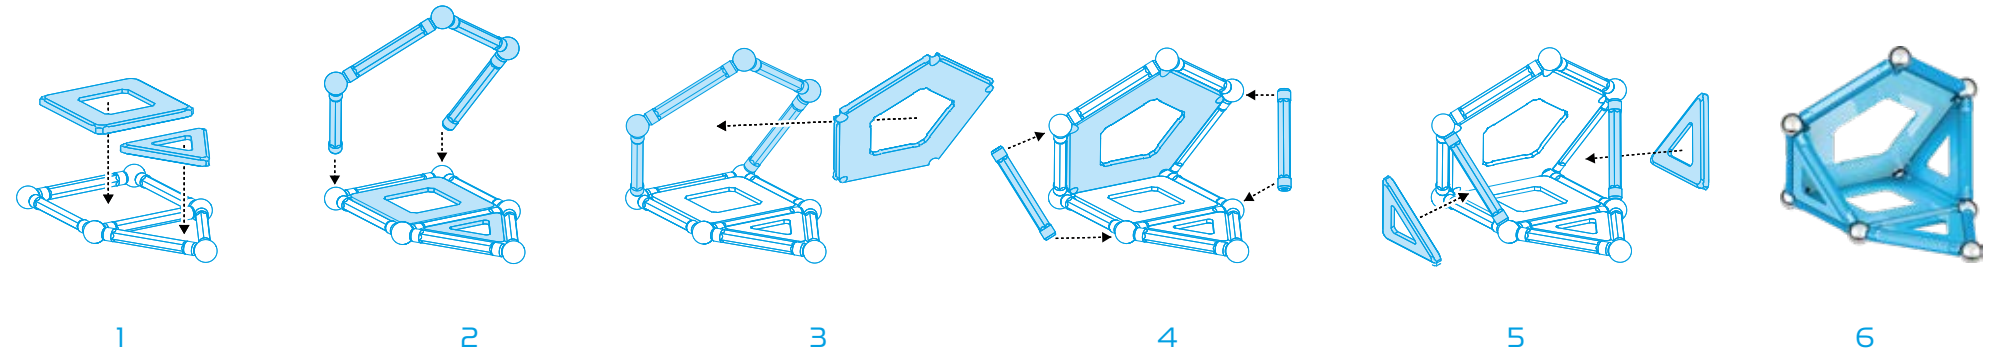

DISCOVER POLARITY

PLAY WITH POLARITY

Crocodile

Ballerina

GEOMETRY

BASIC SHAPES

THE PLATONIC SOLIDS

BASES

SQUARE

PENTAGONAL

PANELS

TRIANGLE

SQUARE

PENTAGON

MODULARITY

Manufactured by:
GEOMAGWORLD SA
Via Roncaglia, 15 - CH 6883 Novazzano, Switzerland.
Geomag is a registered trademark. All Rights Reserved.

MP:390.902.00

THE ORIGINAL
MAGNETIC CONSTRUCTION

WARNING:
CHOKING HAZARD
Toy Contains Small Parts and Marbles.
Not for children under 3 years.

MODEL 1 | . Δ □ ◑
25 pcs 12 8 3 1 1

geomagvideo.com/17MPL11

MODEL 2 | . Δ □
20 pcs 8 7 4 1