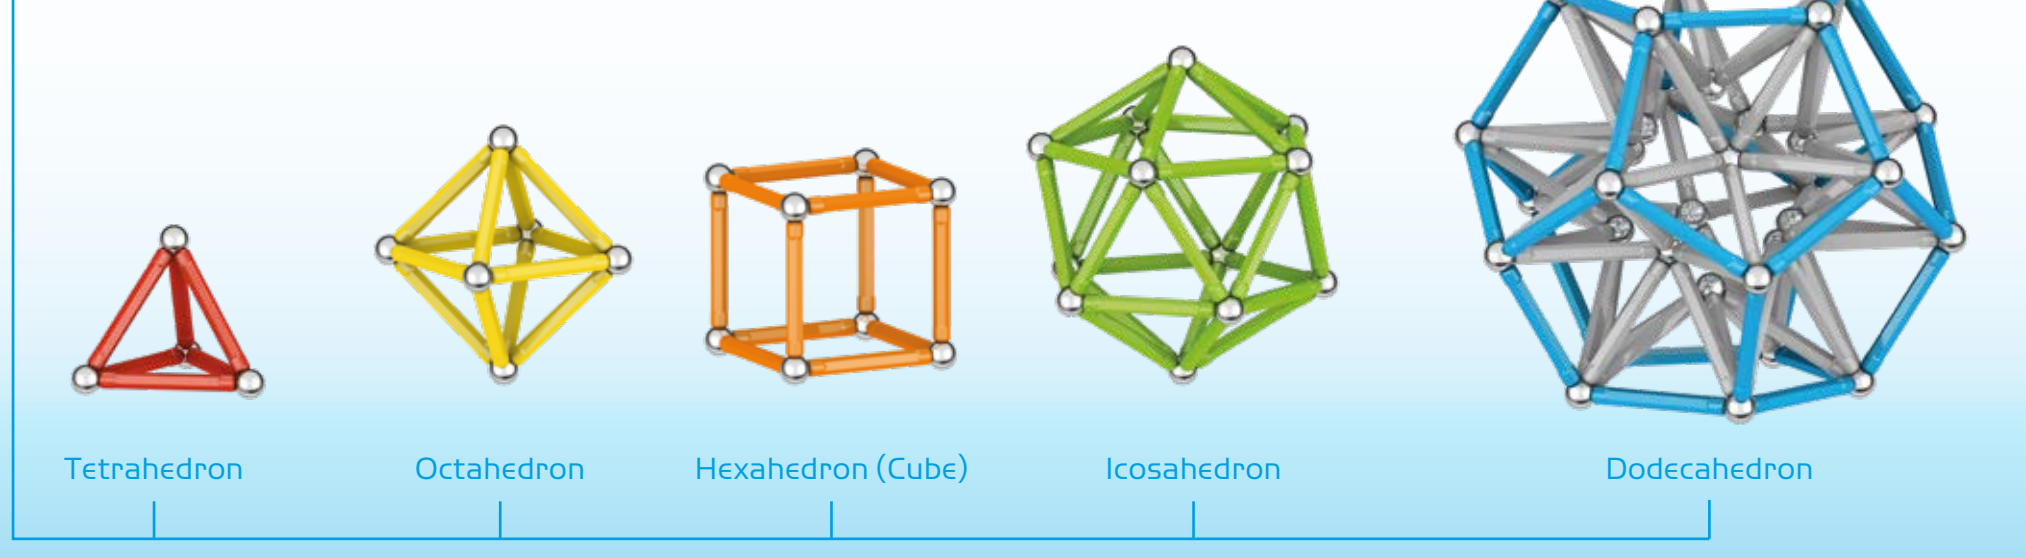

DISCOVER POLARITY

PLAY WITH POLARITY

Crocodile

Ballerina

GEOMETRY

BASIC SHAPES

THE PLATONIC SOLIDS

BASES

SQUARE

PENTAGONAL

PANELS

TRIANGLE

SQUARE

PENTAGON

MODULARITY

Manufactured by:
GEOMAGWORLD SA
Via Roncaglia, 15 - CH 6883 Novazzano, Switzerland.
Geomag is a registered trademark. All Rights Reserved.

MP:390.902.00

THE ORIGINAL
MAGNETIC CONSTRUCTION

WARNING:
CHOKING HAZARD
Toy Contains Small Parts and Marbles.
Not for children under 3 years.

MODEL 1 | . Δ □ ◑
25 pcs 12 8 3 1 1

geomagvideo.com/17MPL11

MODEL 2 | . Δ □
20 pcs 8 7 4 1