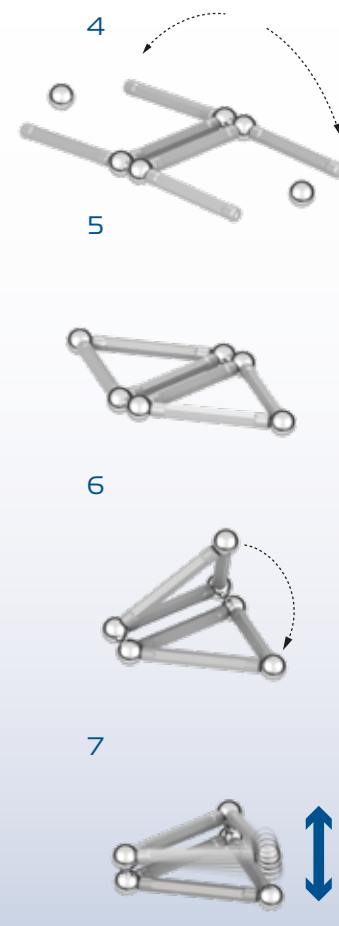

DISCOVER POLARITY

PLAY WITH POLARITY

Crocodile

Ballerina

GEOMETRY

BASIC SHAPES

THE PLATONIC SOLIDS

BASES

MP:390.902.00

THE ORIGINAL
MAGNETIC CONSTRUCTION

WARNING:
CHOKING HAZARD
Toy Contains Small Parts and Marbles.
Not for children under 3 years.

MODEL 1 | . Δ □ ◑
25 pcs 12 8 3 1 1

geomagvideo.com/17MPL11

MODEL 2 | . Δ □
20 pcs 8 7 4 1

geomagvideo.com/17MPL12

MODEL 3 | . Δ □
29 pcs 12 8 8 1

geomagvideo.com/17MPL13

MODEL 4 | . Δ
34 pcs 16 8 10

geomagvideo.com/17MPL14

MODEL 5 | . Δ
46 pcs 24 10 12

geomagvideo.com/17MPL15

MODEL 6 | . Δ □ ◑
61 pcs 28 16 8 8 1

geomagvideo.com/17MPL16

MODEL 7 | . Δ
57 pcs 28 13 16

geomagvideo.com/17MPL17