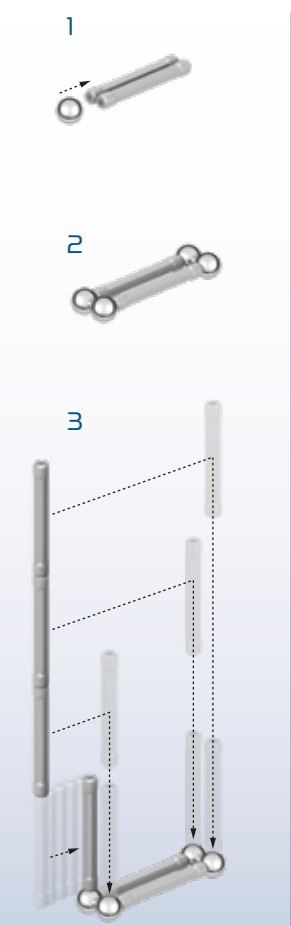

DISCOVER POLARITY

PLAY WITH POLARITY

Crocodile

Ballerina

GEOMETRY

BASIC SHAPES

THE PLATONIC SOLIDS

BASES

MP:390.902.00

THE ORIGINAL
MAGNETIC CONSTRUCTION

WARNING:
CHOKING HAZARD
Toy Contains Small Parts and Marbles.
Not for children under 3 years.

MODEL 1 | . Δ □ ◑
25 pcs 12 8 3 1 1

geomagvideo.com/17MPL11

MODEL 2 | . Δ □
20 pcs 8 7 4 1

geomagvideo.com/17MPL12

MODEL 3 | . Δ □
29 pcs 12 8 8 1

geomagvideo.com/17MPL13

MODEL 4 | . Δ
34 pcs 16 8 10

geomagvideo.com/17MPL14

MODEL 5 | . Δ
46 pcs 24 10 12

geomagvideo.com/17MPL15

MODEL 6 | . Δ □ ◑
61 pcs 28 16 8 8 1