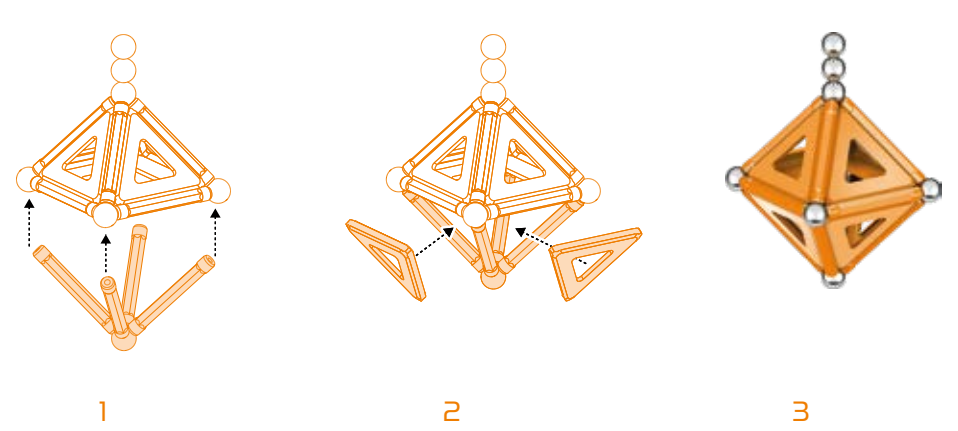

MODEL 3 | . Δ □
29 pcs 12 8 8 1

geomagvideo.com/17MPL13