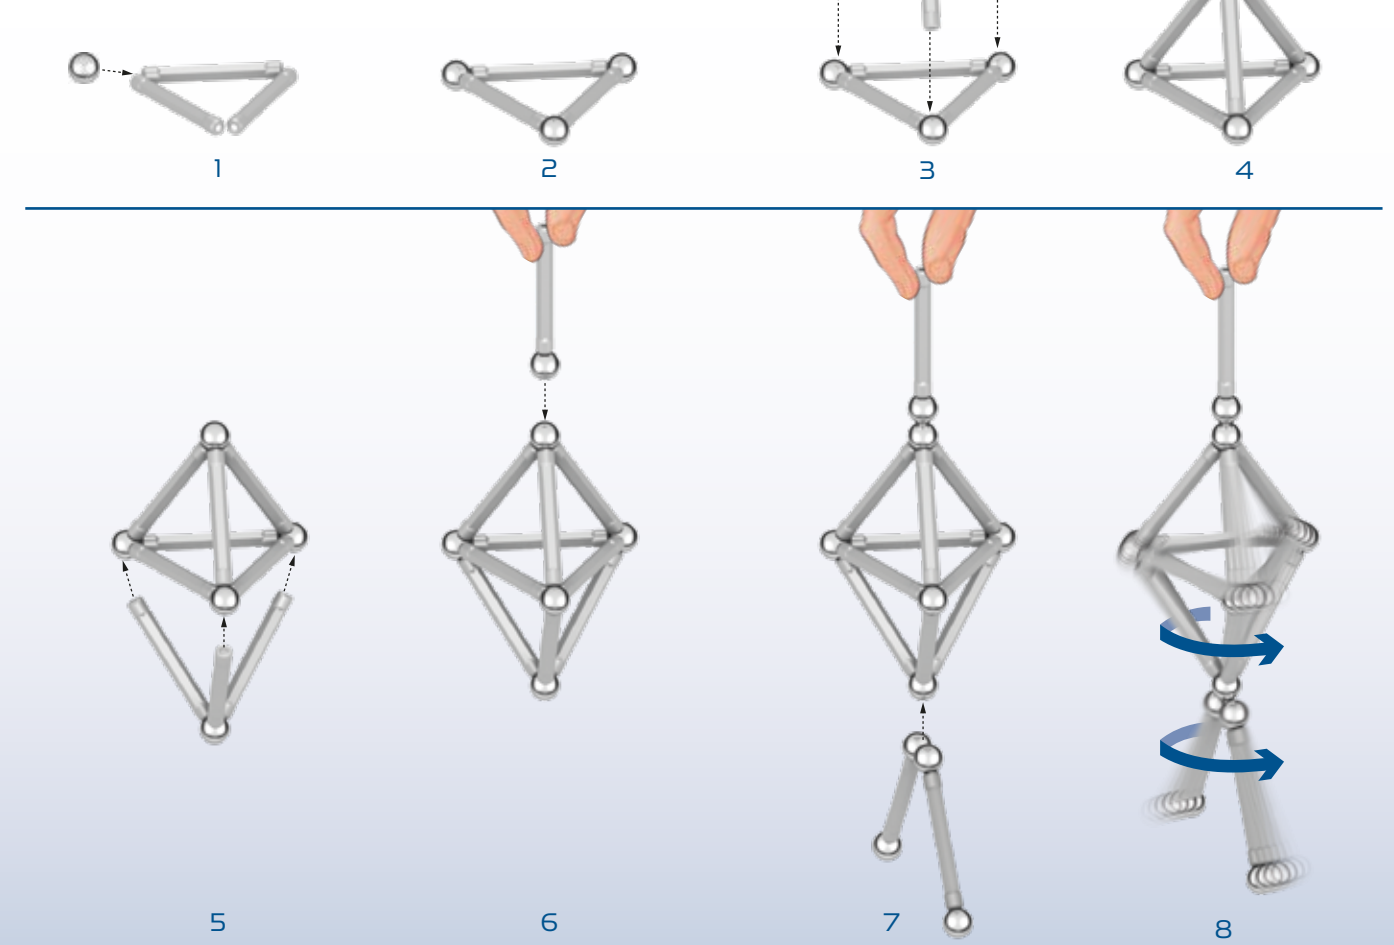

DISCOVER POLARITY

PLAY WITH POLARITY

Crocodile

Ballerina

GEOMETRY

BASIC SHAPES

THE PLATONIC SOLIDS

BASES

MP:390.902.00

THE ORIGINAL
MAGNETIC CONSTRUCTION

WARNING:
CHOKING HAZARD
Toy Contains Small Parts and Marbles.
Not for children under 3 years.

MODEL 1 | . Δ □ ◑
25 pcs 12 8 3 1 1

geomagvideo.com/17MPL11

MODEL 2 | . Δ □
20 pcs 8 7 4 1