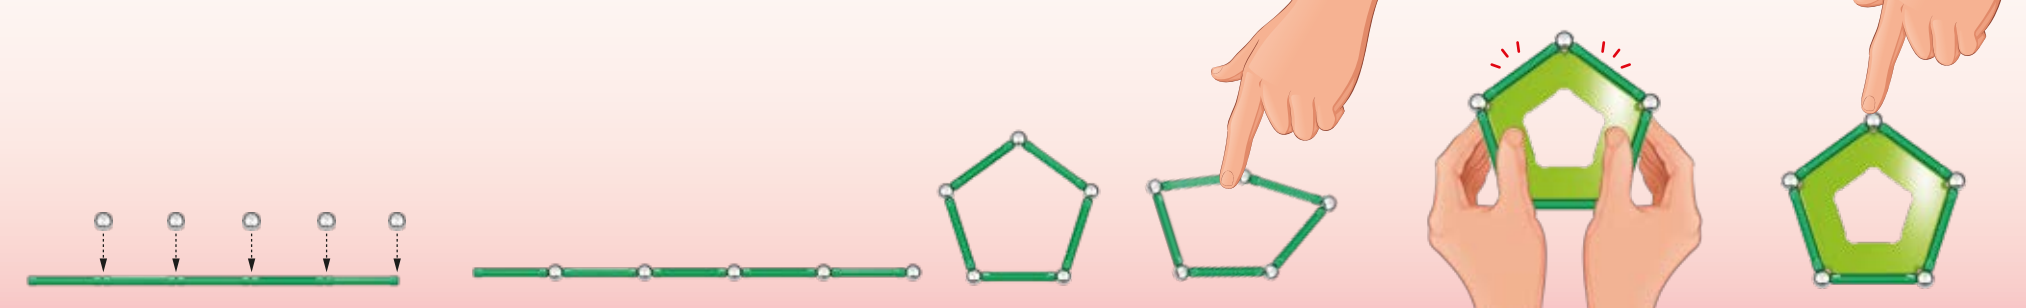

DISCOVER POLARITY

PLAY WITH POLARITY

Crocodile

Ballerina

GEOMETRY

BASIC SHAPES

THE PLATONIC SOLIDS

BASES

SQUARE

PENTAGONAL

PANELS

TRIANGLE

SQUARE

PENTAGON

MODULARITY

Manufactured by:
GEOMAGWORLD SA
Via Roncaglia, 15 - CH 6883 Novazzano, Switzerland.
Geomag is a registered trademark. All Rights Reserved.

MP:390.902.00

THE ORIGINAL
MAGNETIC CONSTRUCTION

WARNING:
CHOKING HAZARD
Toy Contains Small Parts and Marbles.
Not for children under 3 years.

MODEL 1 | . Δ □ ◑
25 pcs 12 8 3 1 1

geomagvideo.com/17MPL11

MODEL 2 | . Δ □
20 pcs 8 7 4 1