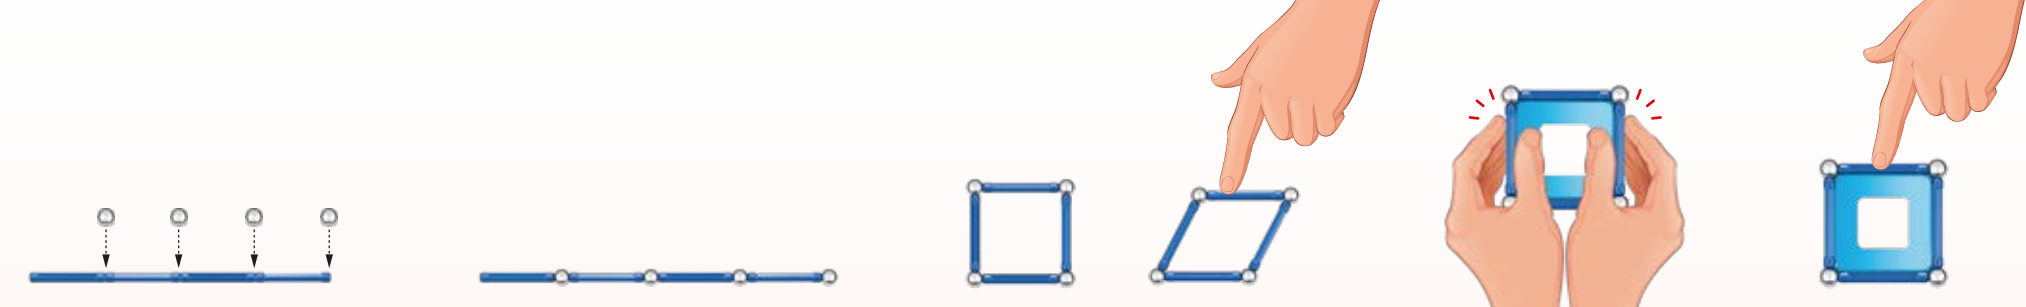

SQUARE

PENTAGONAL

PANELS

TRIANGLE

SQUARE

PENTAGON

MODULARITY

Manufactured by:
GEOMAGWORLD SA
Via Roncaglia, 15 - CH 6883 Novazzano, Switzerland.
Geomag is a registered trademark. All Rights Reserved.

MP:390.902.00

THE ORIGINAL
MAGNETIC CONSTRUCTION

WARNING:
CHOKING HAZARD
Toy Contains Small Parts and Marbles.
Not for children under 3 years.

MODEL 1 | . Δ □ ◑
25 pcs 12 8 3 1 1

geomagvideo.com/17MPL11

MODEL 2 | . Δ □
20 pcs 8 7 4 1