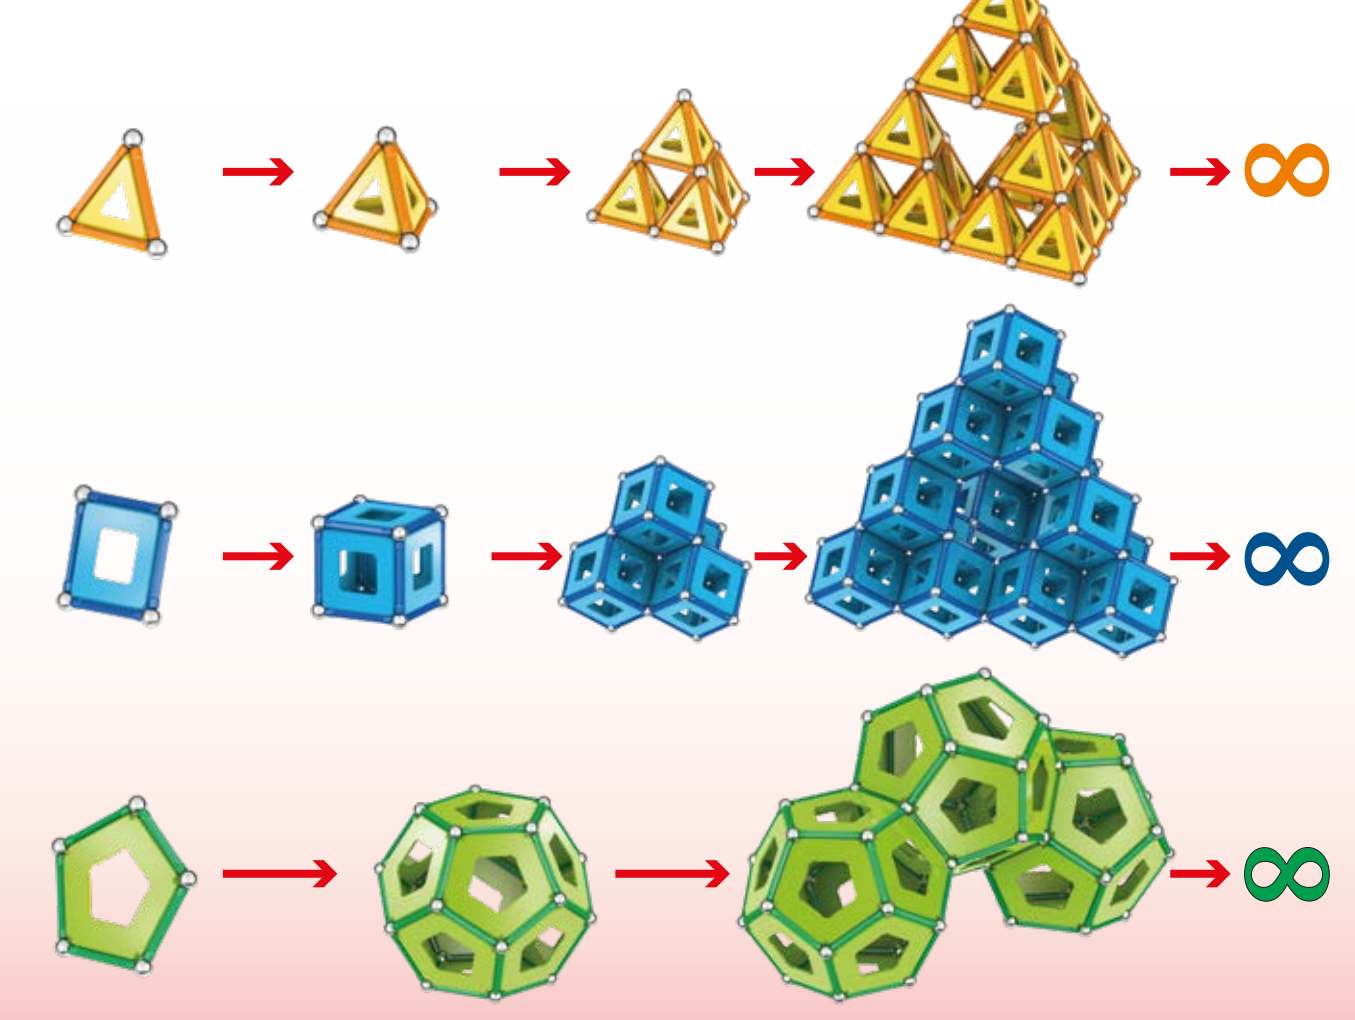

MODULARITY