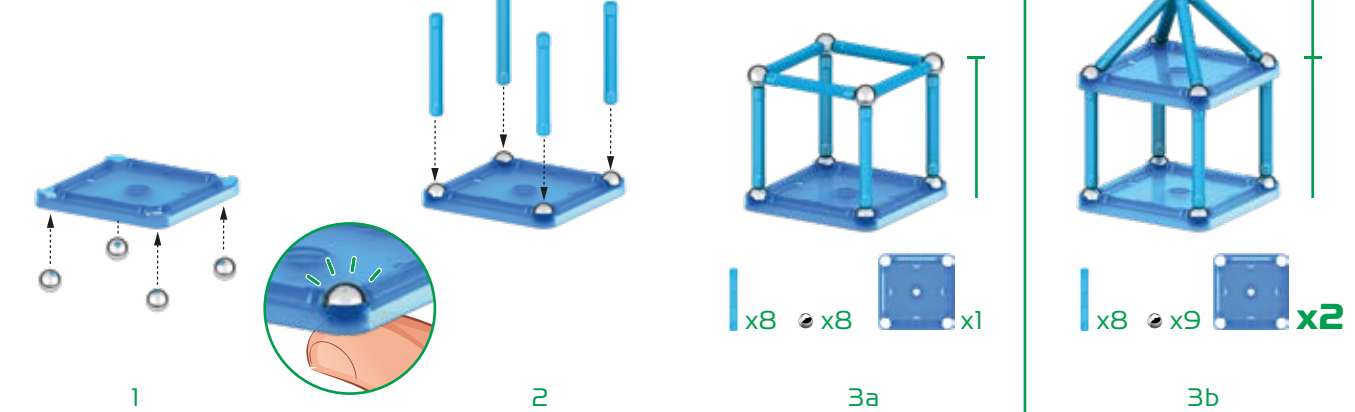

BASES

SQUARE