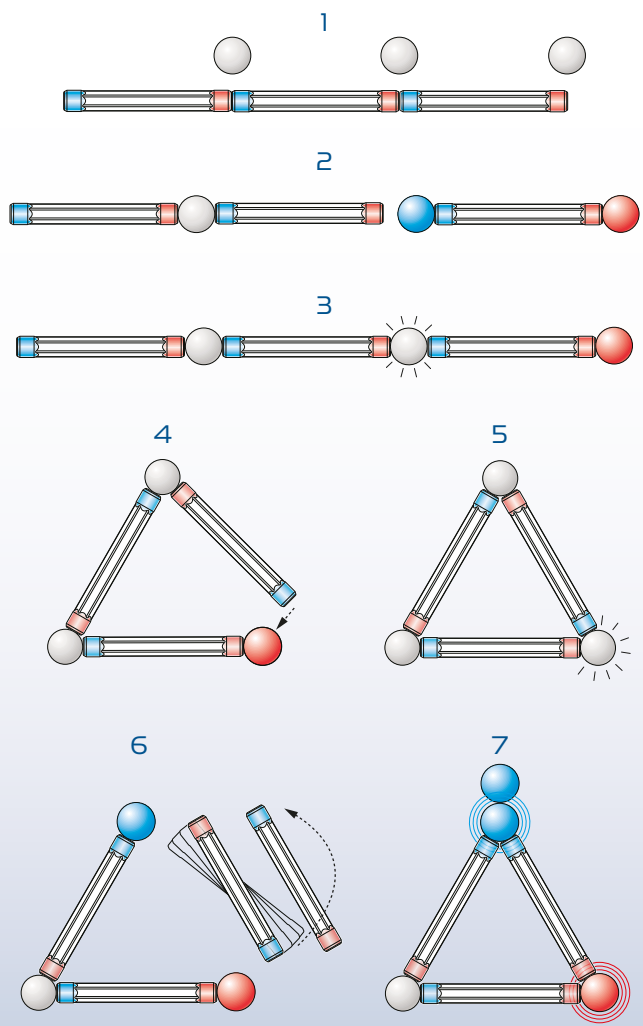

DISCOVER POLARITY

PLAY WITH POLARITY

Crocodile

Ballerina

GEOMETRY

BASIC SHAPES

THE PLATONIC SOLIDS

BASES

MP:390.902.00

THE ORIGINAL
MAGNETIC CONSTRUCTION

WARNING:
CHOKING HAZARD
Toy Contains Small Parts and Marbles.
Not for children under 3 years.

MODEL 1 | . Δ □ ◑
25 pcs 12 8 3 1 1

geomagvideo.com/17MPL11

MODEL 2 | . Δ □
20 pcs 8 7 4 1

geomagvideo.com/17MPL12

MODEL 3 | . Δ □
29 pcs 12 8 8 1

geomagvideo.com/17MPL13

MODEL 4 | . Δ
34 pcs 16 8 10

geomagvideo.com/17MPL14

MODEL 5 | . Δ
46 pcs 24 10 12

geomagvideo.com/17MPL15

MODEL 6 | . Δ □ ◑
61 pcs 28 16 8 8 1

geomagvideo.com/17MPL16

MODEL 7 | . Δ
57 pcs 28 13 16

geomagvideo.com/17MPL17